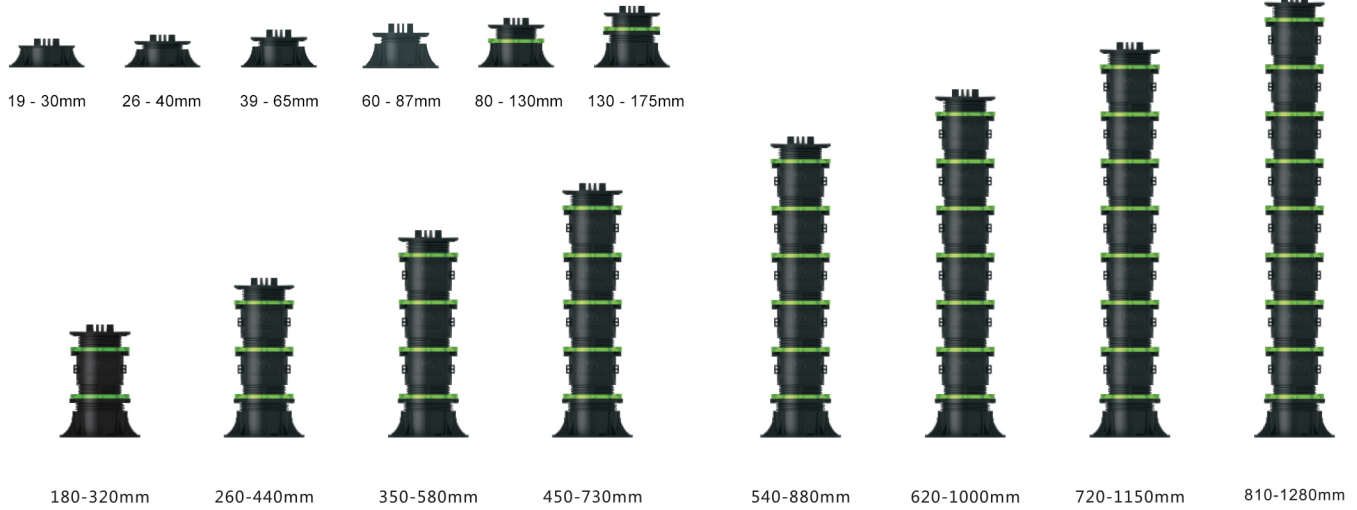

MODULAR SYSTEM

Bases & Heads