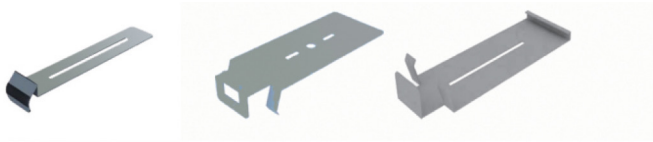

## Shims

1 mm Detachable 2 mm

Height < 400mm  
Non-Fix

Height > 400mm  
Method 01: screws(bolts)

Method 02: concrete or glue

## Spacer Tabs

2 mm 3.5 mm 5 mm 8 mm 10 mm

One Tile Two Tiles Three Tiles Four Tiles

Layout

---

## ■ SPECIAL PIECES

BASE RUBBER PADS  
ANTI-NOISE UP TO 25DB

WALLSIDE BUFFER & SIDE CLOSURE  
STEEL CLIPS

SLOPE CORRECTION  
0% - 5%

Product Code	Height Range	Picture	Part	Part Picture	Package	Carton Size (cm)	Carton Weight (kg)
<b>EN/ MB - A0</b>	19 - 30mm (0.75 - 1.25 in)		2mm Shim		500 pcs/ctn	31x31x25	17
			3.5mm Spacer Tab		400 pcs/ctn	47x35x30	9
			19mm A-Head + 14mm A-Base		60 pcs/ctn	41x41x30	11.8
<b>EN/ MB - A0 - A</b>	26 - 40mm (1 - 1.5 in)		2mm Shim		500 pcs/ctn	31x31x25	17
			3.5mm Spacer Tab		400 pcs/ctn	47x35x30	9
			25mm Head + 20mm Base		66 pcs/ctn	54x32x37	12.9
<b>EN/ MB - A0 - B</b>	39 - 65mm (1.5 - 2.5 in)		2mm Shim		500 pcs/ctn	31x31x25	17
			3.5mm Spacer Tab		400 pcs/ctn	47x35x30	9
			39mm Head + 34mm Base		60 pcs/ctn	54x41x37	13.3
<b>EN/ MB - A0 - C</b>	60 - 87mm (2.25 - 3.5 in)		2mm Shim		500 pcs/ctn	31x31x25	17
			3.5mm Spacer Tab		400 pcs/ctn	47x35x30	9
			59mm Head + 34mm Base		42 pcs/ctn	54x44x37	10.7
<b>EN/ MB - A0 - D</b>	80 - 130mm (3.25 - 5 in)		2mm Shim		500 pcs/ctn	31x31x25	17
			3.5mm Spacer Tab		400 pcs/ctn	47x35x30	9
			78mm A-Head + Fix Collar		72 pcs/ctn	40x50x50	14.7
			70mm A-Base		48 pcs/ctn	67x45x38	12.8
<b>EN/ MB - A0 - E</b>	130 - 175mm (5 - 6.75 in)		2mm Shim		500 pcs/ctn	31x31x25	17
			3.5mm Spacer Tab		400 pcs/ctn	47x35x30	9
			123mm A-Head + Fix Collar		48 pcs/ctn	40x50x50	12.5
			70mm A-Base		48 pcs/ctn	67x45x38	12.8