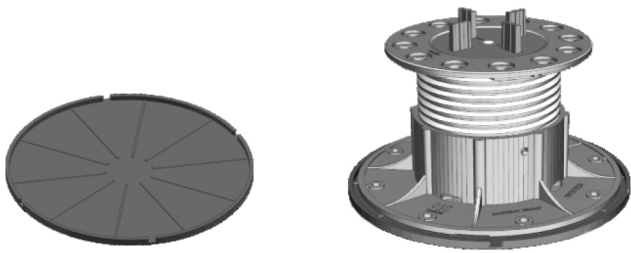

## Shims

1 mm Detachable 2 mm

Height < 400mm  
Non-Fix

Height > 400mm  
Method 01: screws(bolts)

Method 02: concrete or glue

## Spacer Tabs

2 mm 3.5 mm 5 mm 8 mm 10 mm

One Tile Two Tiles Three Tiles Four Tiles

Layout

---

## ■ SPECIAL PIECES

BASE RUBBER PADS  
ANTI-NOISE UP TO 25DB

WALLSIDE BUFFER & SIDE CLOSURE  
STEEL CLIPS

SLOPE CORRECTION  
0% - 5%

Product Code	Height Range	Picture	Part	Part Picture	Package	Carton Size (cm)	Carton Weight (kg)
<b>EN/ MB - A0</b>	19 - 30mm (0.75 - 1.25 in)		2mm Shim		500 pcs/ctn	31x31x25	17
			3.5mm Spacer Tab		400 pcs/ctn	47x35x30	9
			19mm A-Head + 14mm A-Base		60 pcs/ctn	41x41x30	11.8
<b>EN/ MB - A0 - A</b>	26 - 40mm (1 - 1.5 in)		2mm Shim		500 pcs/ctn	31x31x25	17
			3.5mm Spacer Tab		400 pcs/ctn	47x35x30	9
			25mm Head + 20mm Base		66 pcs/ctn	54x32x37	12.9
<b>EN/ MB - A0 - B</b>	39 - 65mm (1.5 - 2.5 in)		2mm Shim		500 pcs/ctn	31x31x25	17
			3.5mm Spacer Tab		400 pcs/ctn	47x35x30	9
			39mm Head + 34mm Base		60 pcs/ctn	54x41x37	13.3
<b>EN/ MB - A0 - C</b>	60 - 87mm (2.25 - 3.5 in)		2mm Shim		500 pcs/ctn	31x31x25	17
			3.5mm Spacer Tab		400 pcs/ctn	47x35x30	9
			59mm Head + 34mm Base		42 pcs/ctn	54x44x37	10.7
<b>EN/ MB - A0 - D</b>	80 - 130mm (3.25 - 5 in)		2mm Shim		500 pcs/ctn	31x31x25	17
			3.5mm Spacer Tab		400 pcs/ctn	47x35x30	9
			78mm A-Head + Fix Collar		72 pcs/ctn	40x50x50	14.7
			70mm A-Base		48 pcs/ctn	67x45x38	12.8
<b>EN/ MB - A0 - E</b>	130 - 175mm (5 - 6.75 in)		2mm Shim		500 pcs/ctn	31x31x25	17
			3.5mm Spacer Tab		400 pcs/ctn	47x35x30	9
			123mm A-Head + Fix Collar		48 pcs/ctn	40x50x50	12.5
			70mm A-Base		48 pcs/ctn	67x45x38	12.8